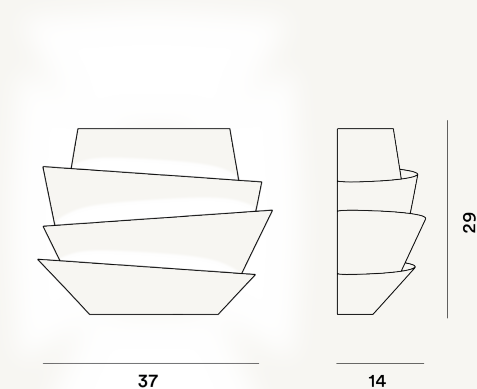

LE SOLEIL WALL PTL

DIMENSIONE

14 x 37 x 29

CAVO

COLORE

White

CERTIFICAZIONI

PESO

Net kg 1.3

MATERIALE

Injection moulded polycarbonate and coated metal

SORGENTE LUMINOSA

Bulb not included R7S 17,5W Max ON-OFF